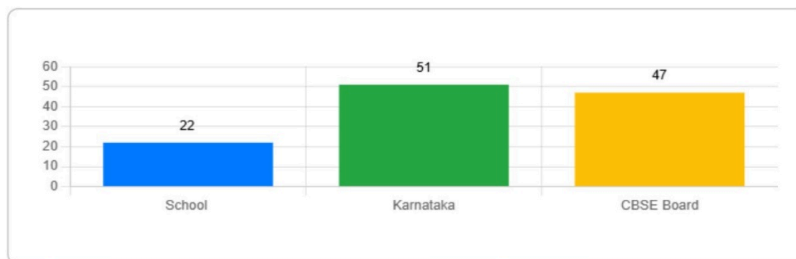

Subject	School Avg.	Karnataka Avg.	CBSE Board Avg.
KANNADA	74.32%	78.48%	78.5%
MATHEMATICS STANDARD	61.86%	63.81%	59.56%
HINDI COURSE-B	83.32%	78.11%	74.95%
SCIENCE	67.75%	69.22%	59.92%
SOCIAL SCIENCE	73.44%	76.07%	70.49%
ENGLISH LNG & LIT.	75.93%	76.34%	70.78%
MATHEMATICS BASIC	45.12%	51.45%	46.06%
ARTIFICIAL INTELLIGENCE	85.4%	87.76%	85.29%

Participation in Sports & Games

School Participants	State's Average number of participants	CBSE Board Average number of participants
22	51	47