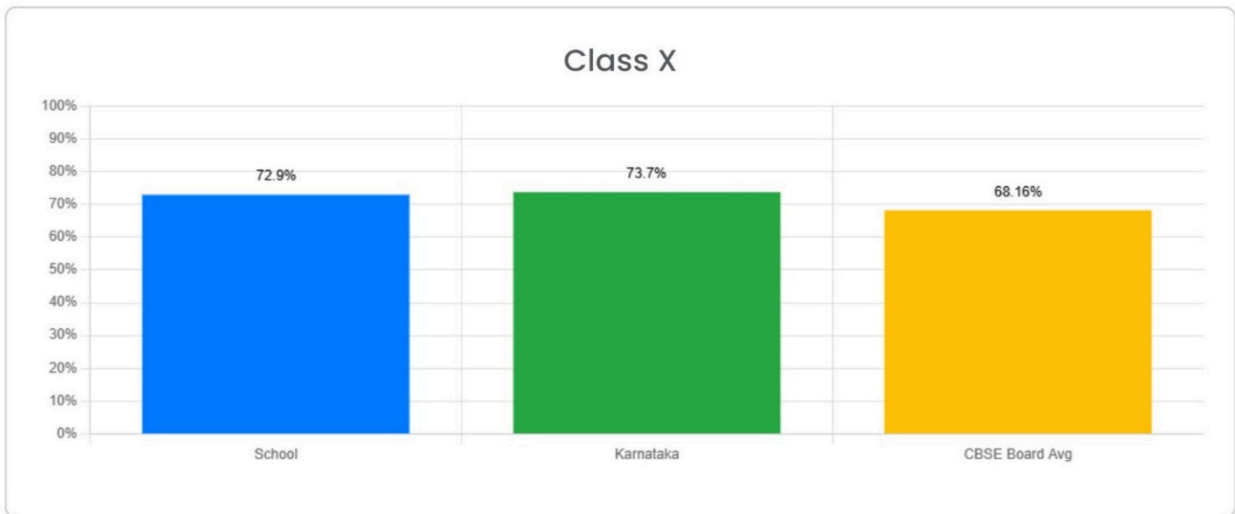

Result:

Central Board of Secondary Education School Performance Report Card (2024-25)

(Based on "Average Marks" Analysis of Class X and XII Board Examination)

School Profile

School Code	45320
School Name	NAVKIS EDUCATIONAL CENTRE BUGATHAHALLI MYSORE KK
Affiliation Number	830365
Region/State	Bengaluru/Karnataka
Session	2024-2025

Performance in Board Examination

Definition of Average: Overall Average is calculated by dividing the Total Marks Scored in All Subjects by the Total Number of Subject Instances taken by a student.

$$\text{Overall Average} = \frac{\text{Total Marks Scored in All Subjects}}{\Sigma(\text{Number of Subjects per Student})}$$

School Average Marks

Class	Total Students	School Avg.	Karnataka Avg.	CBSE Board Avg.	Highest in Karnataka	Highest in CBSE Board	Diff. from State Highest	Diff. from CBSE Board Highest
Class X	88	72.9%	73.7%	68.16%	91.32%	94%	-18.42%	-21.1%