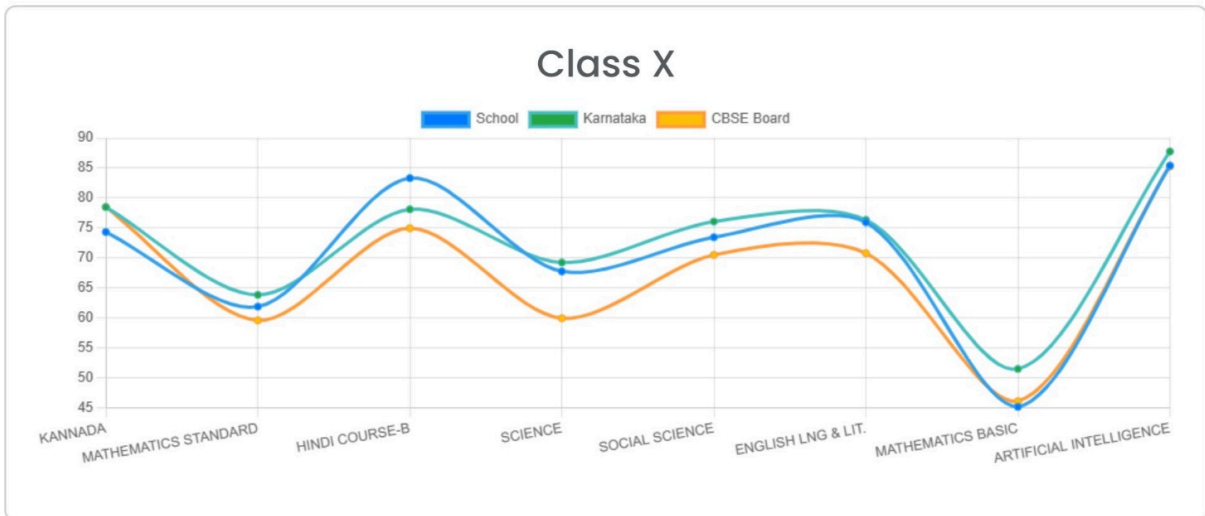

Subject-Wise(Averages)