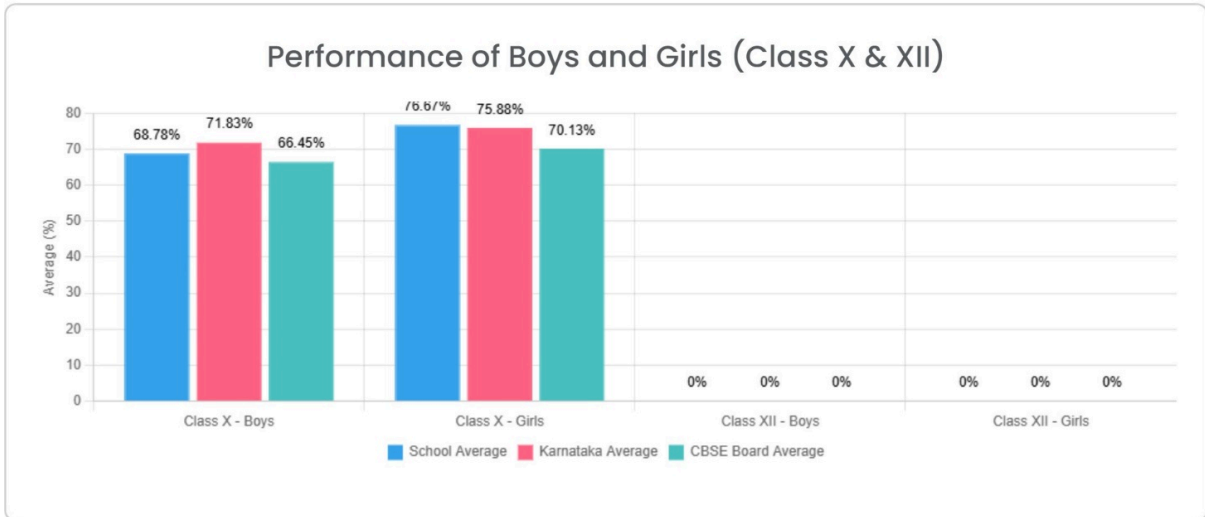

Gender-wise Performance