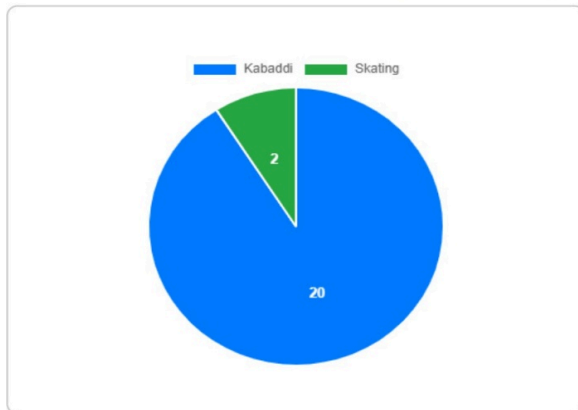

Participation in Sports & Games

School Participants	State's Average number of participants	CBSE Board Average number of participants
22	51	47

Distribution of Participants by Sports and Games

Sport/Game	Participants from School	Average Participants from Cluster	Average Participants from Zone
Kabaddi	20	22	23
Skating	2	3	4